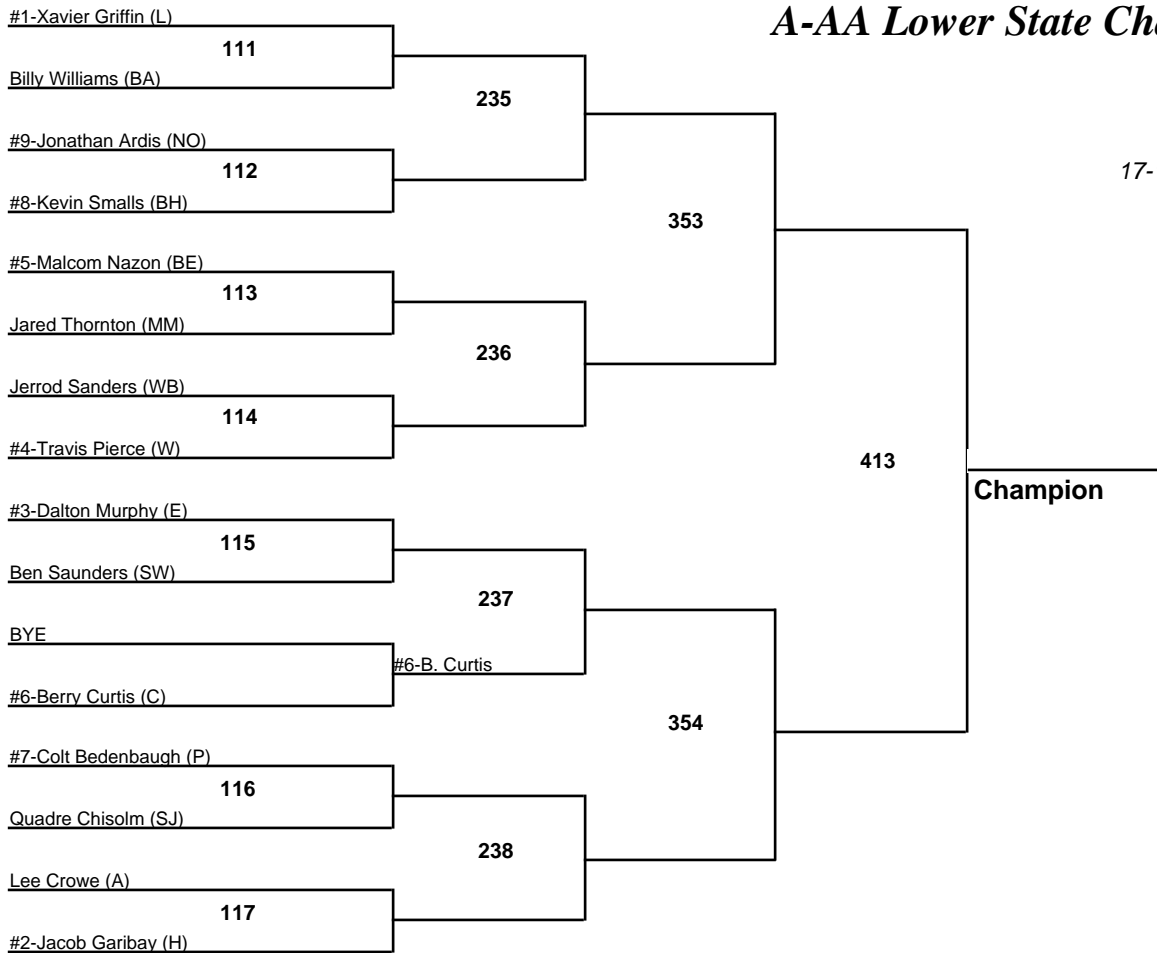

A-AA Lower State Championships

220

17-18 February 2012