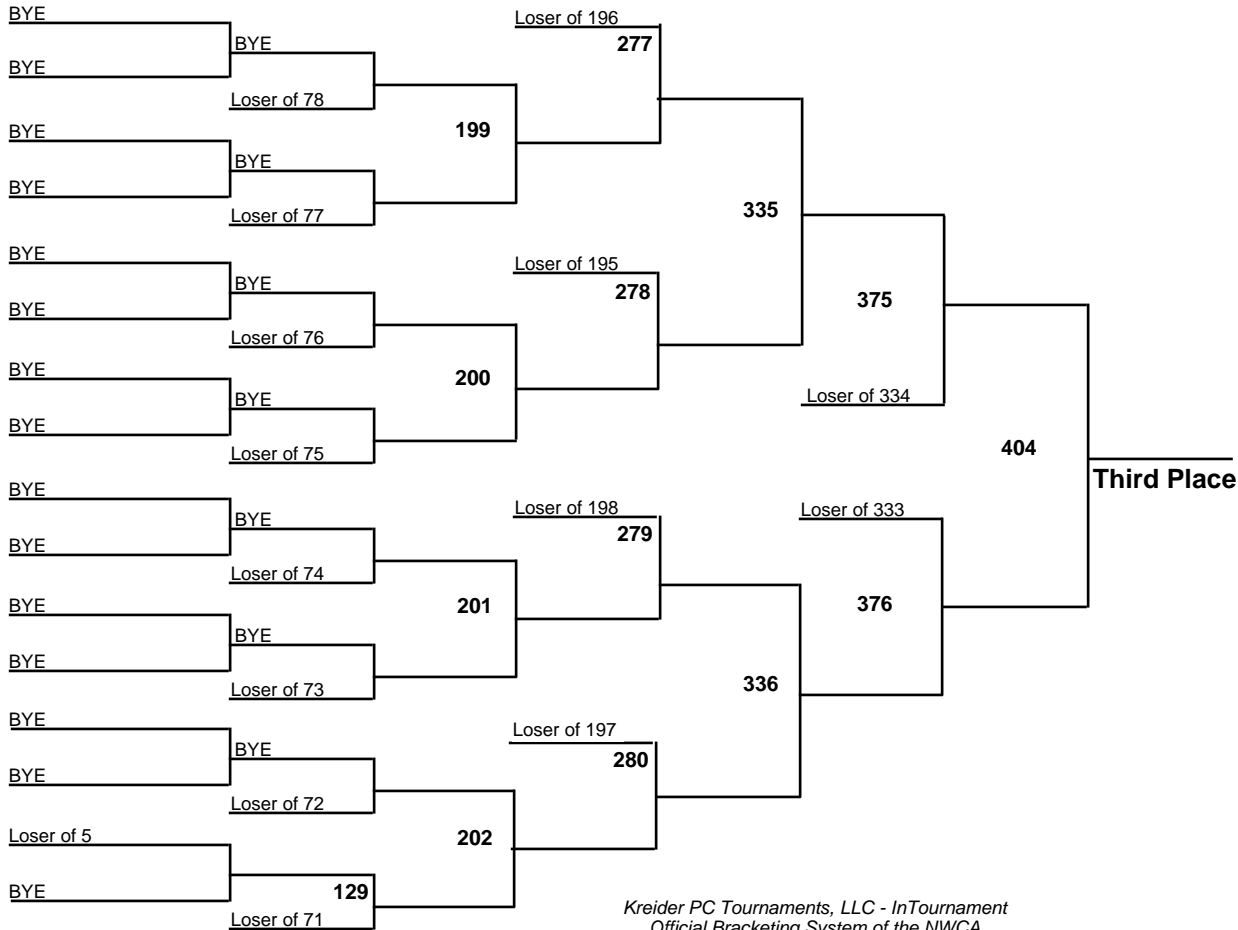

A-AA Lower State Championships

152
17-18 February 2012