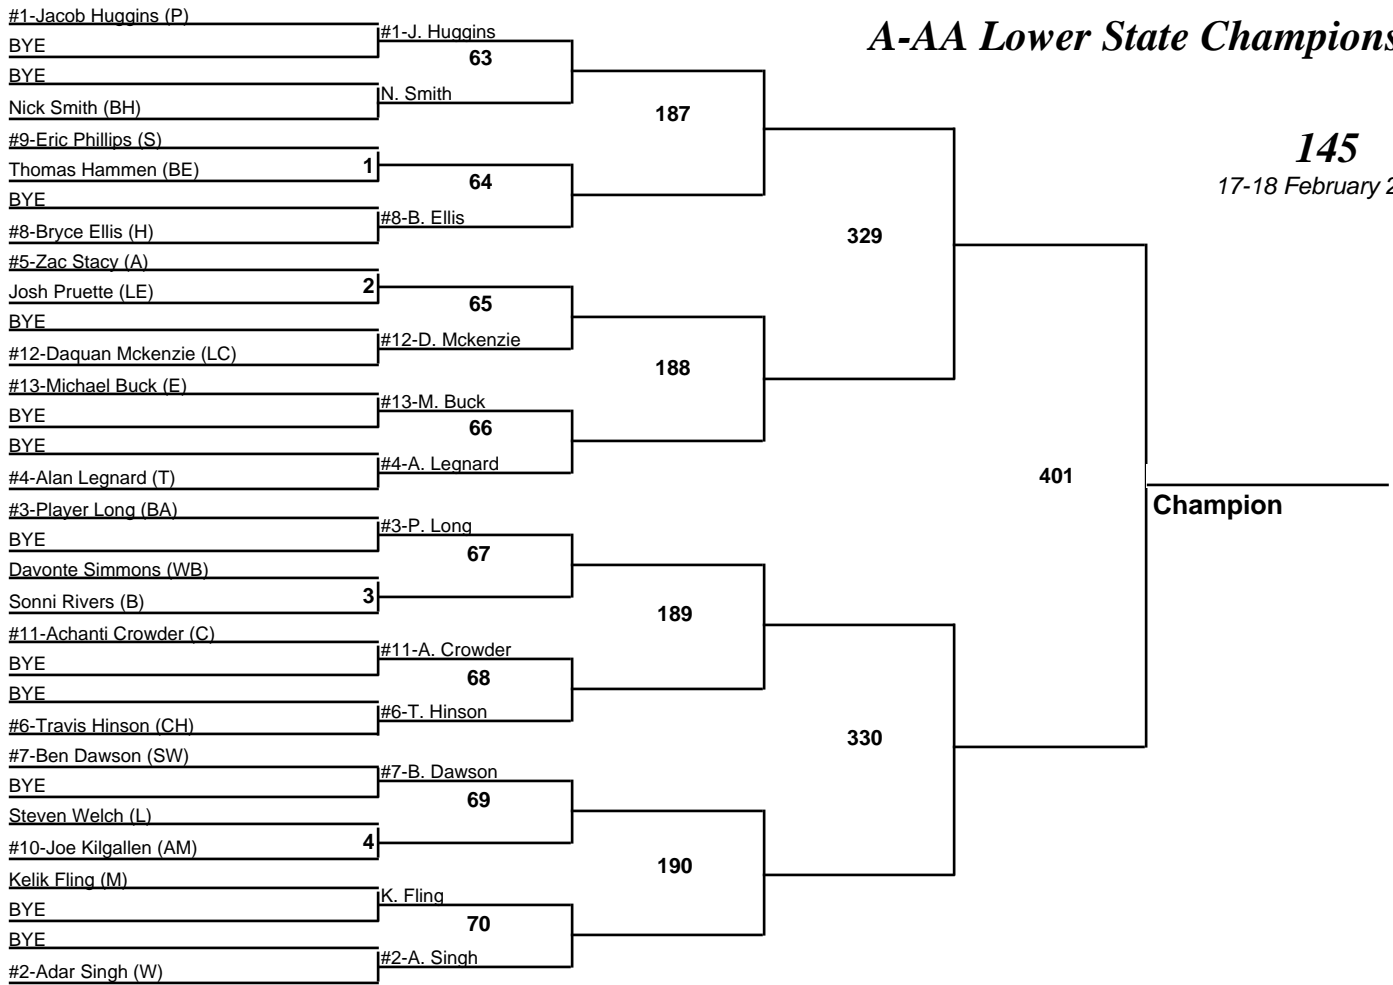

A-AA Lower State Championships

145

17-18 February 2012