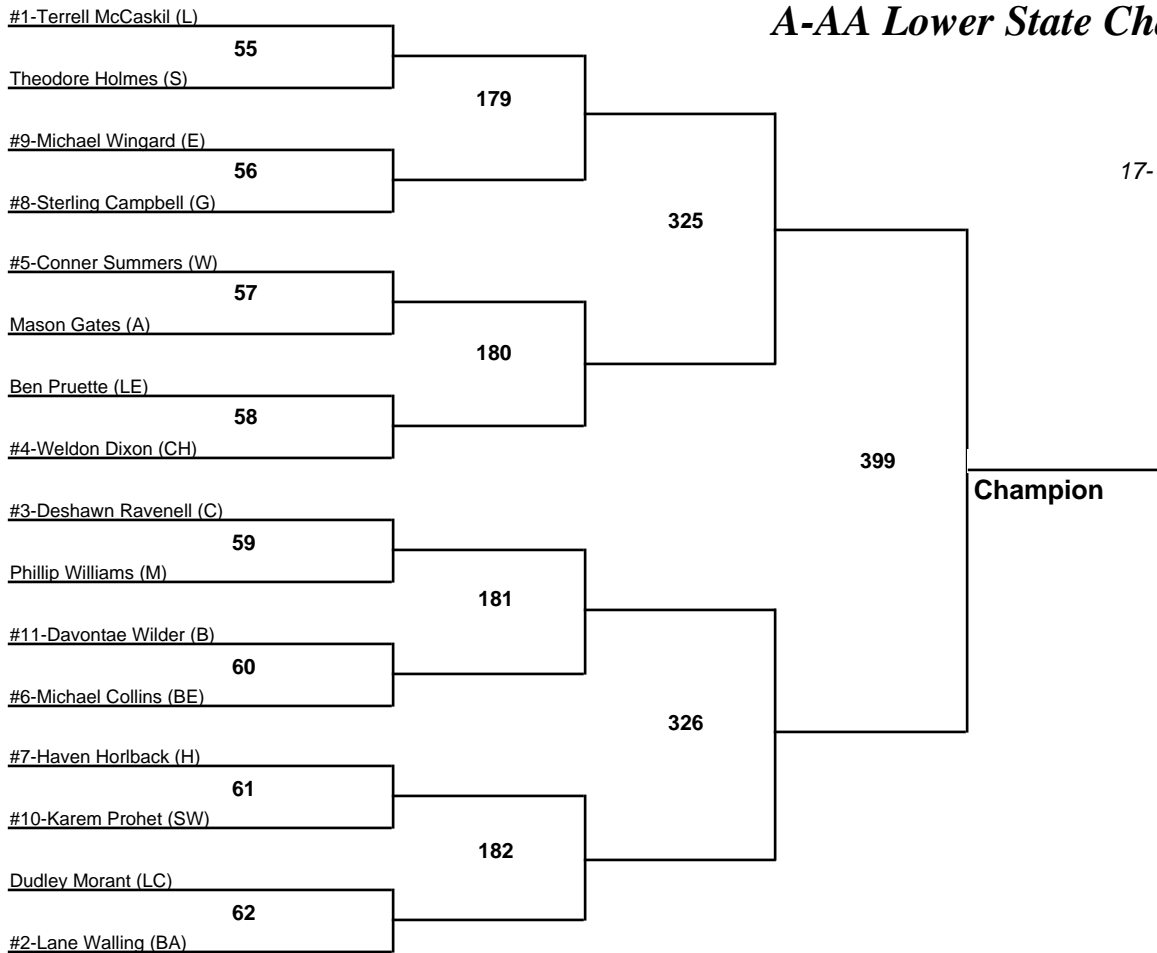

A-AA Lower State Championships

138

17-18 February 2012