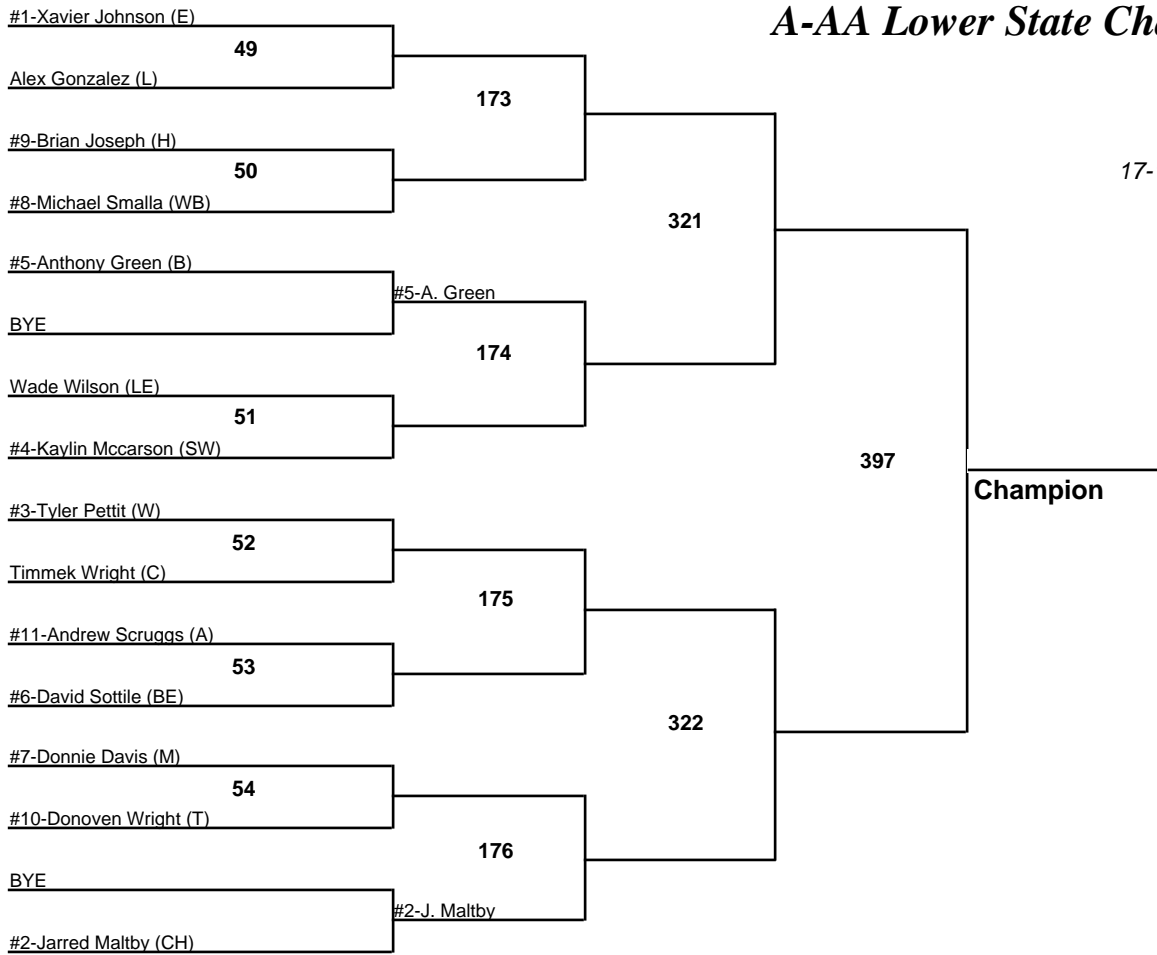

A-AA Lower State Championships

132

17-18 February 2012