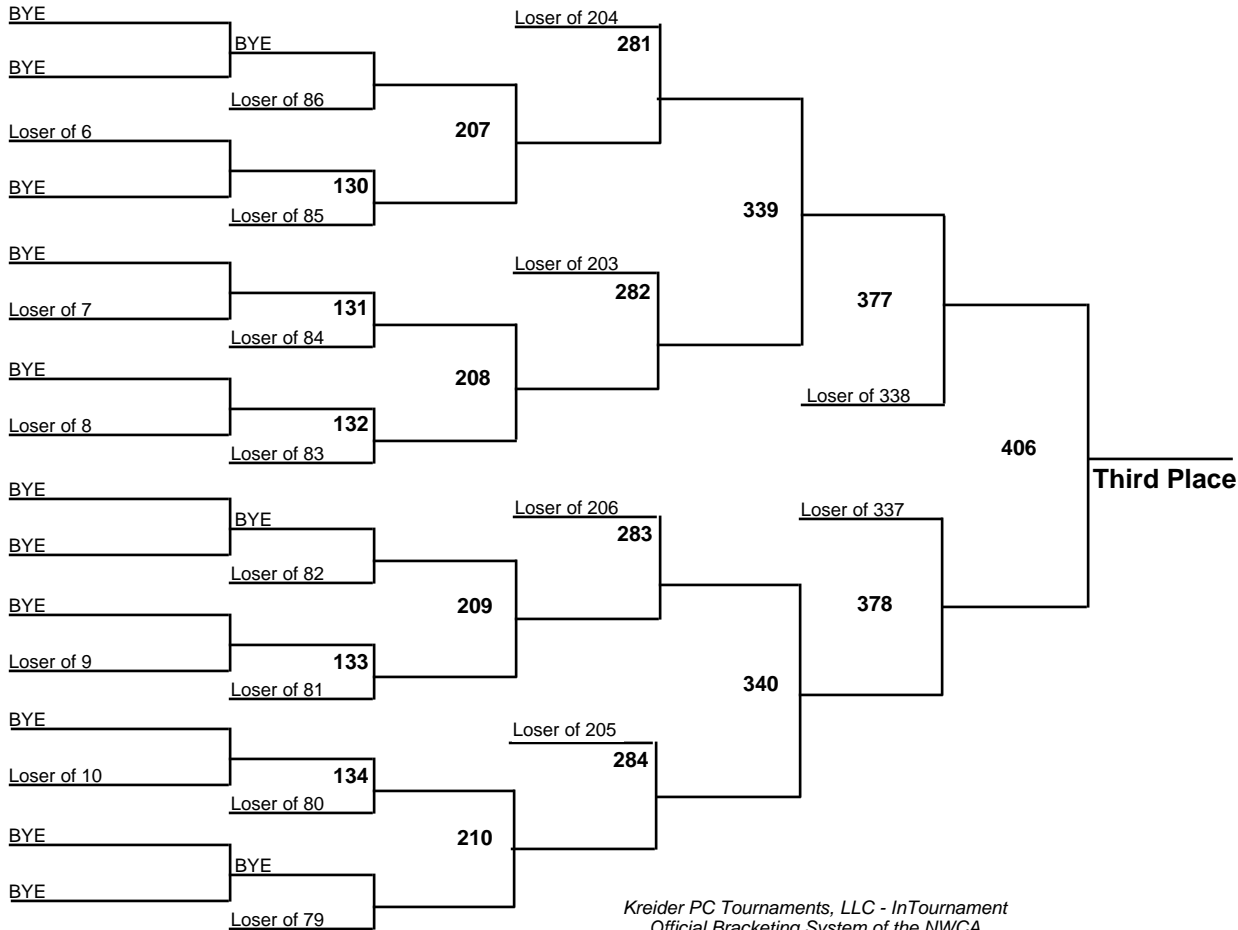

A-AA Lower State Championships

160

17-18 February 2012