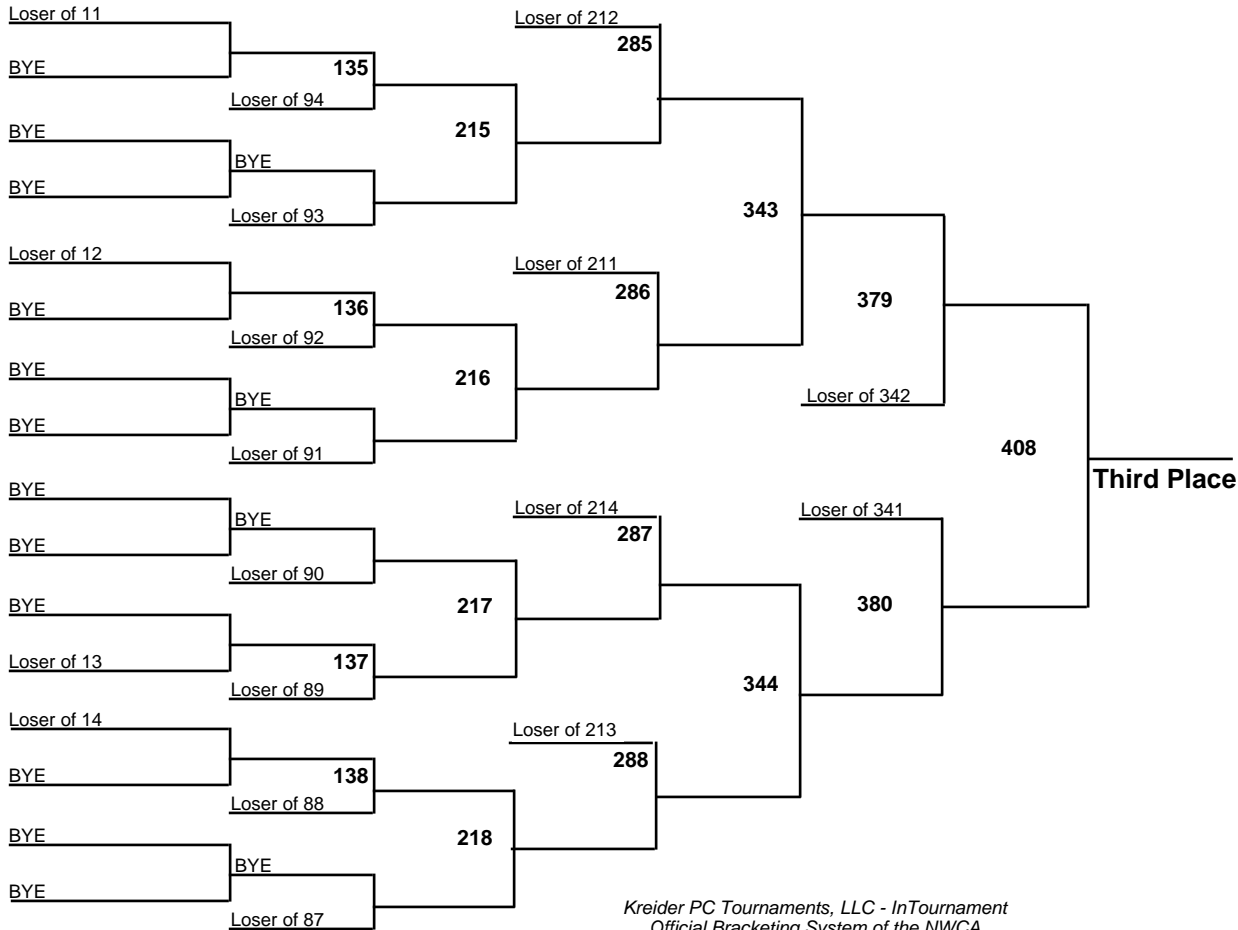

A-AA Lower State Championships

170
17-18 February 2012