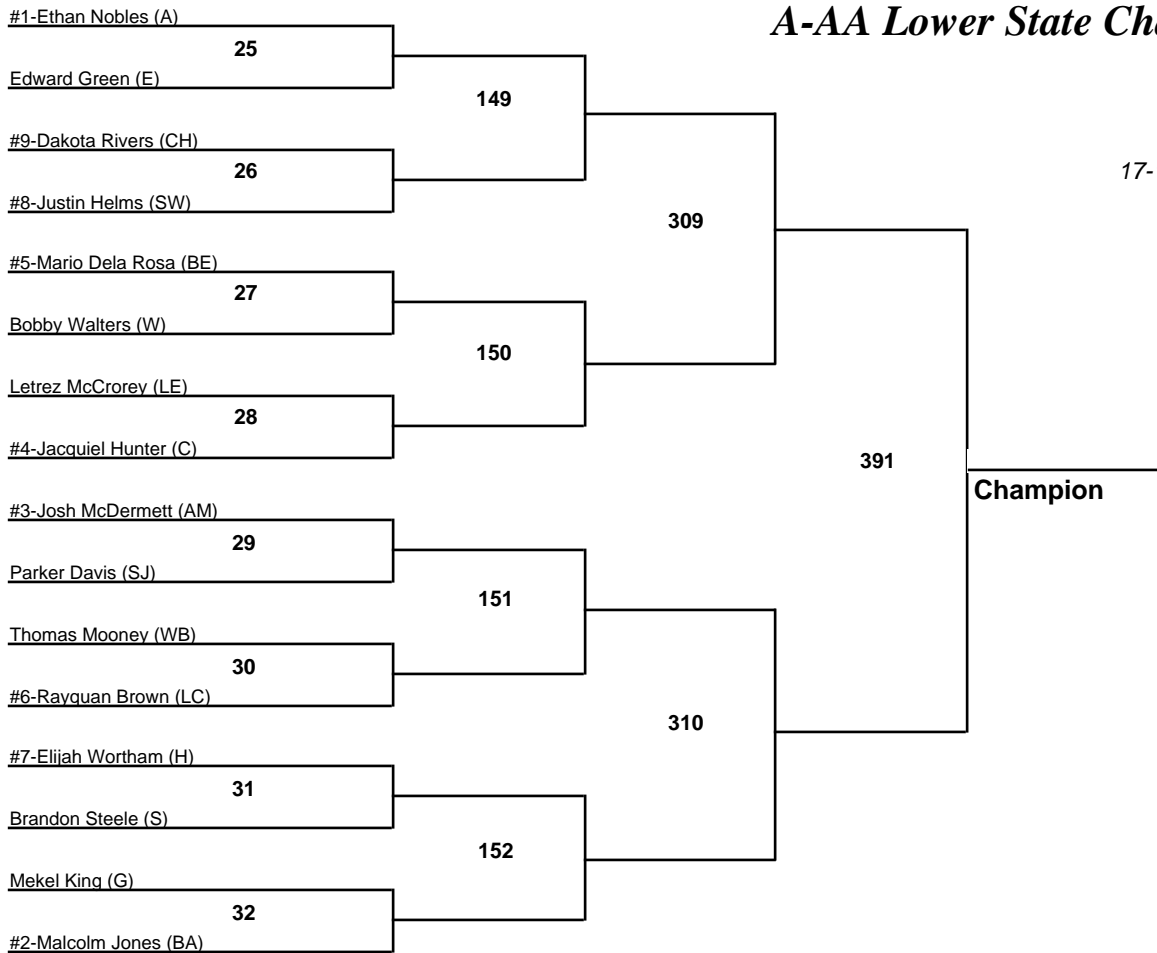

A-AA Lower State Championships

113

17-18 February 2012