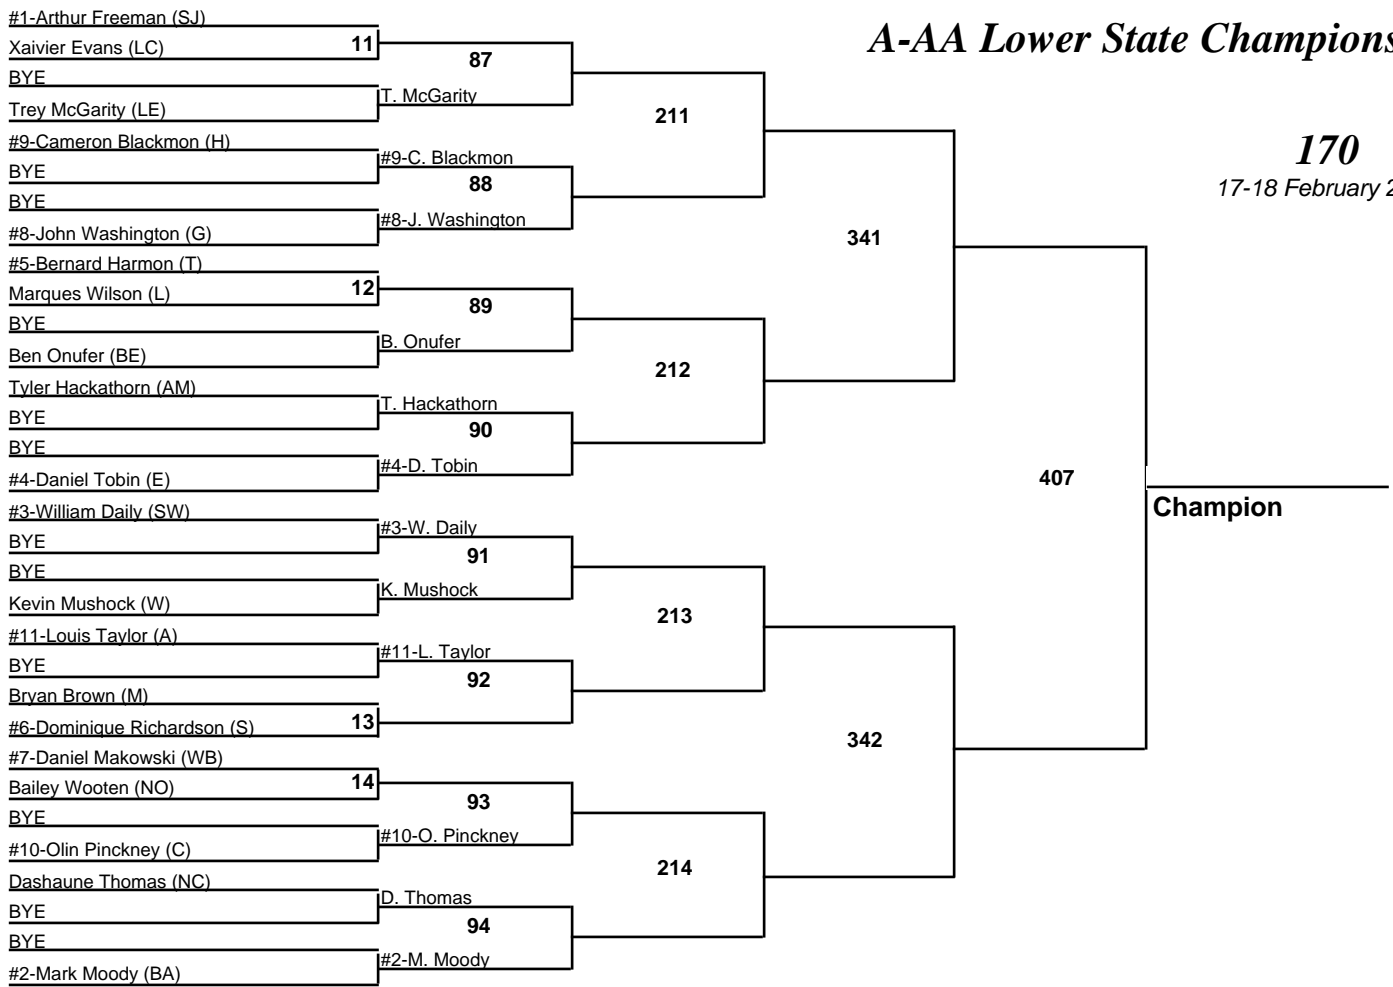

A-AA Lower State Championships

170
17-18 February 2012