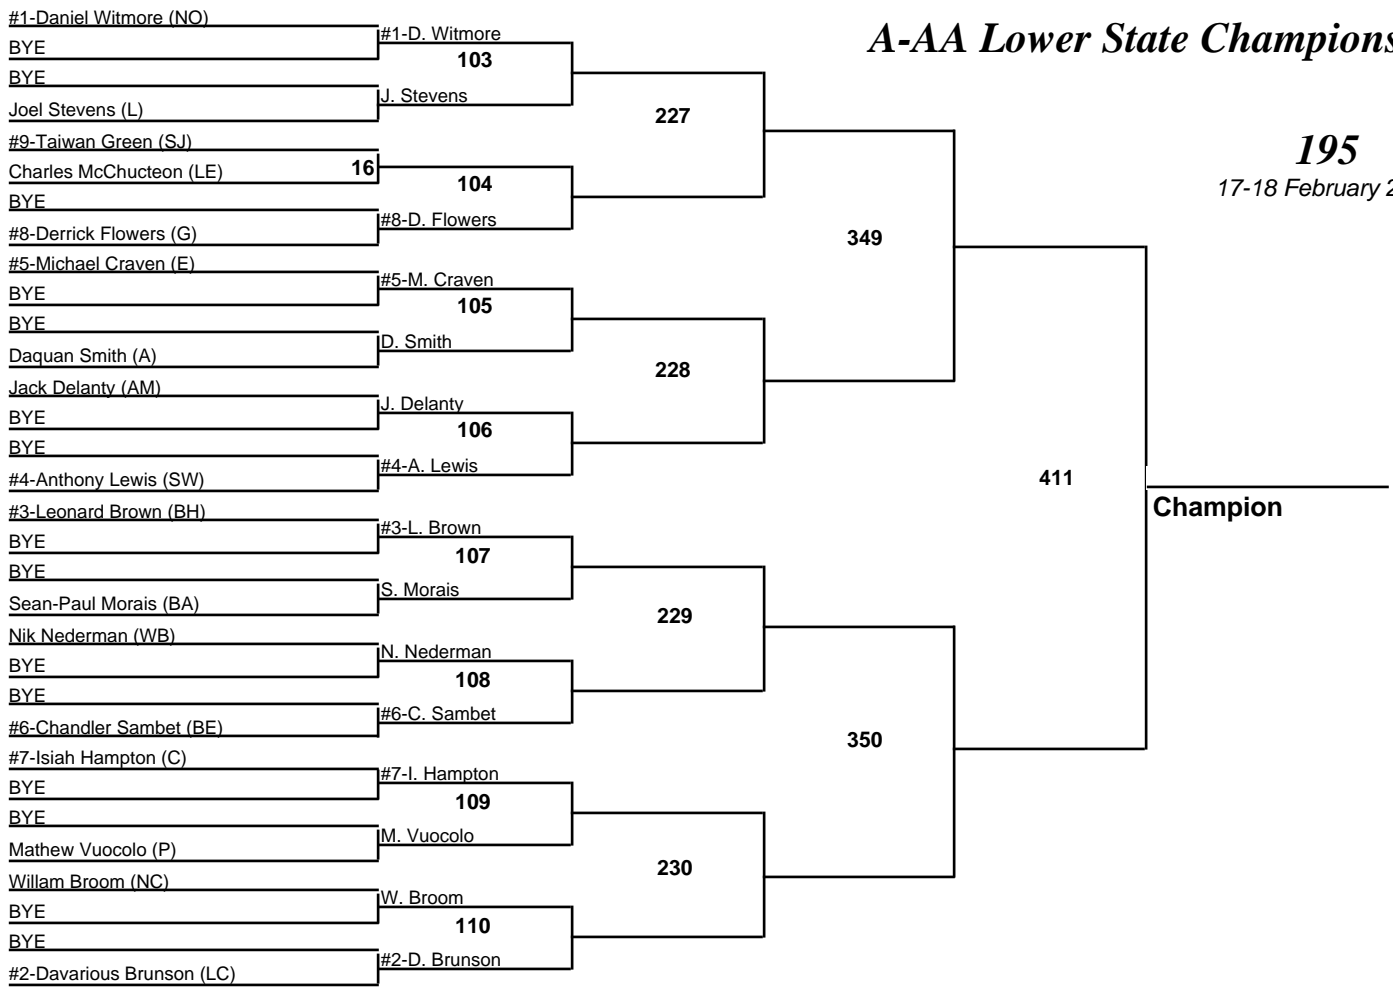

A-AA Lower State Championships

195
17-18 February 2012