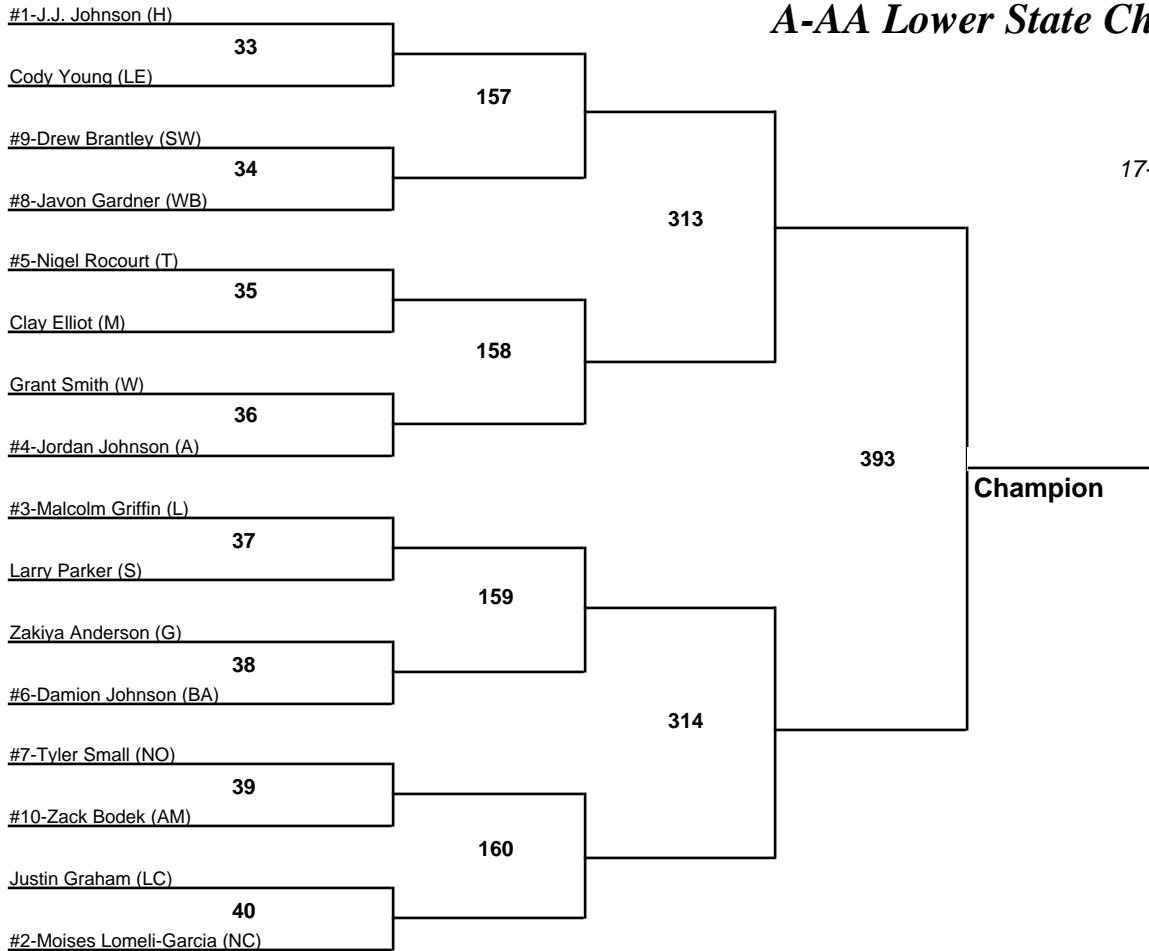

A-AA Lower State Championships

120
17-18 February 2012