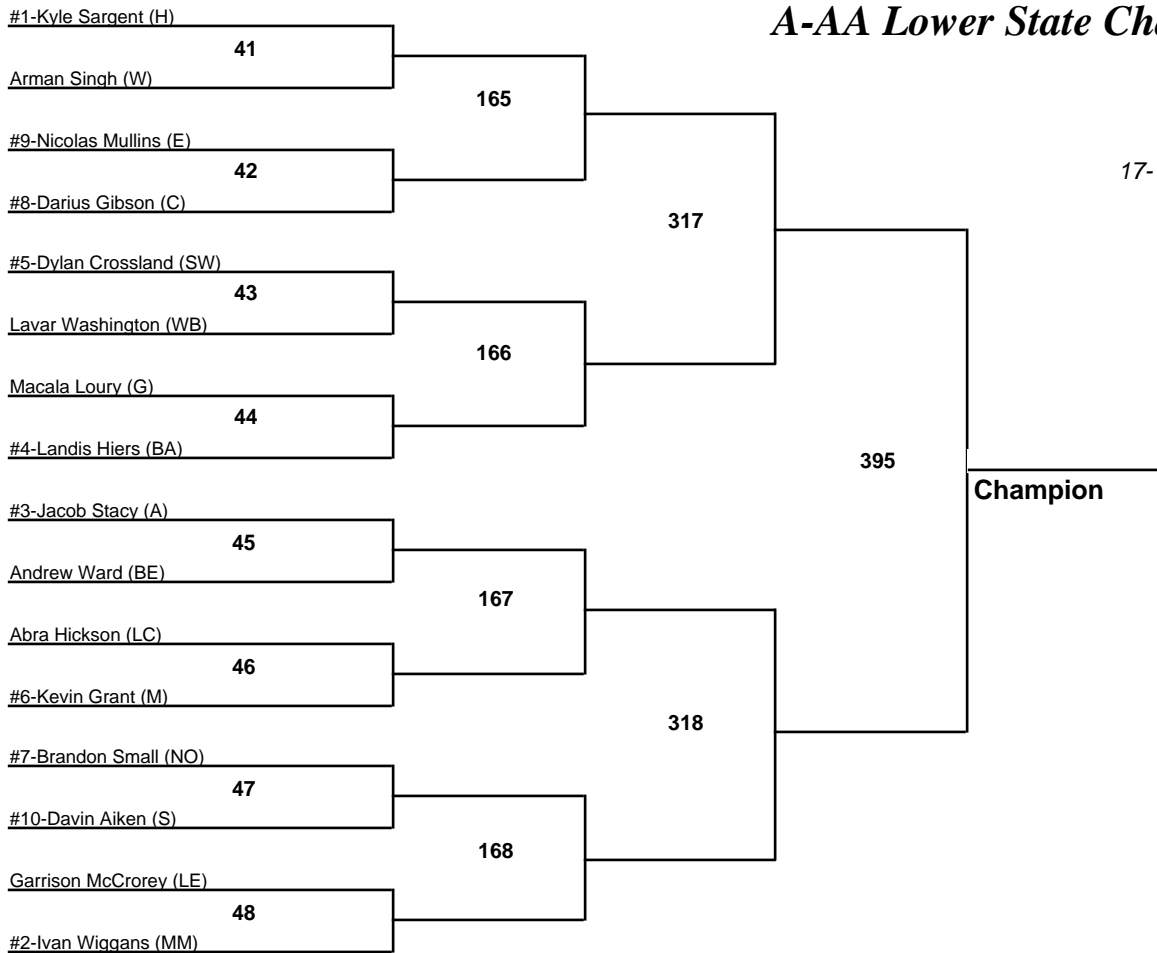

A-AA Lower State Championships

126

17-18 February 2012