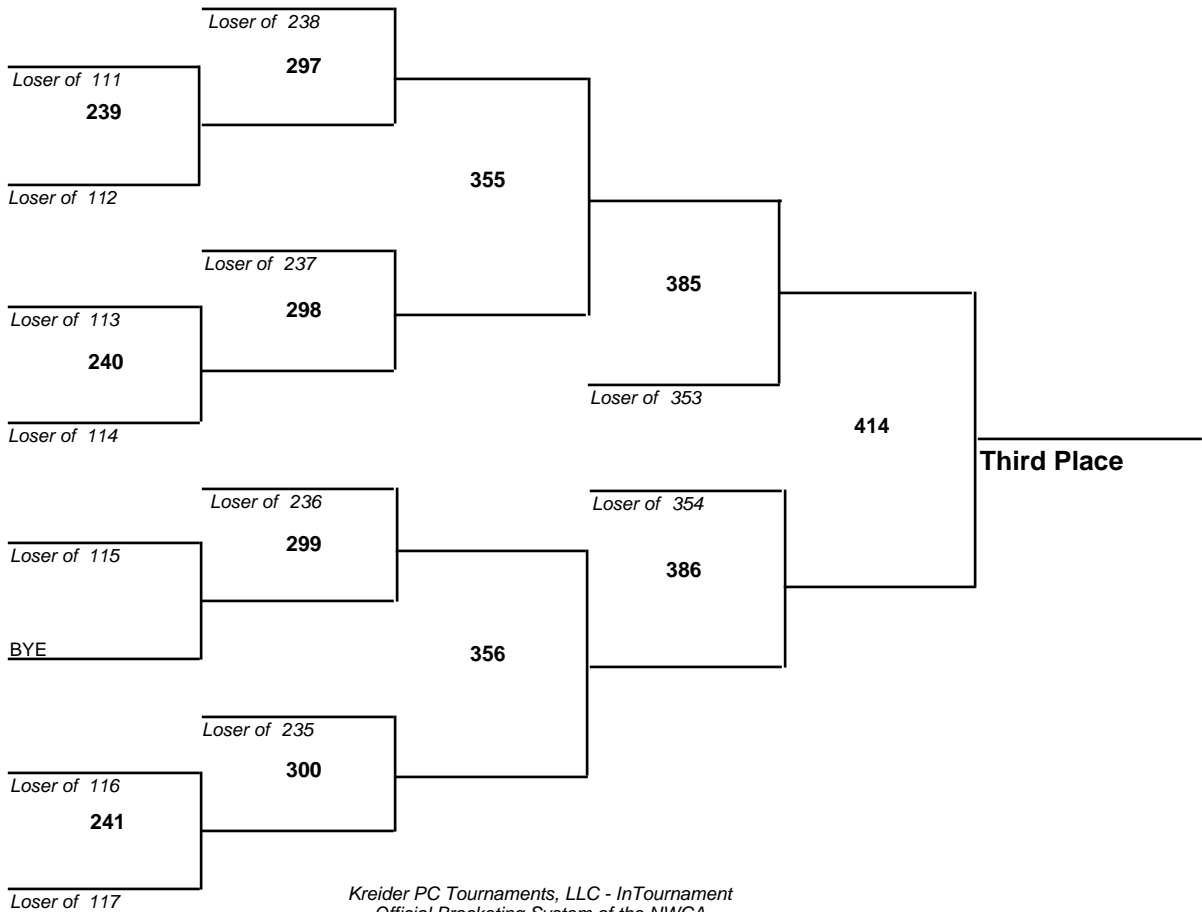

A-AA Lower State Championships

220

17-18 February 2012