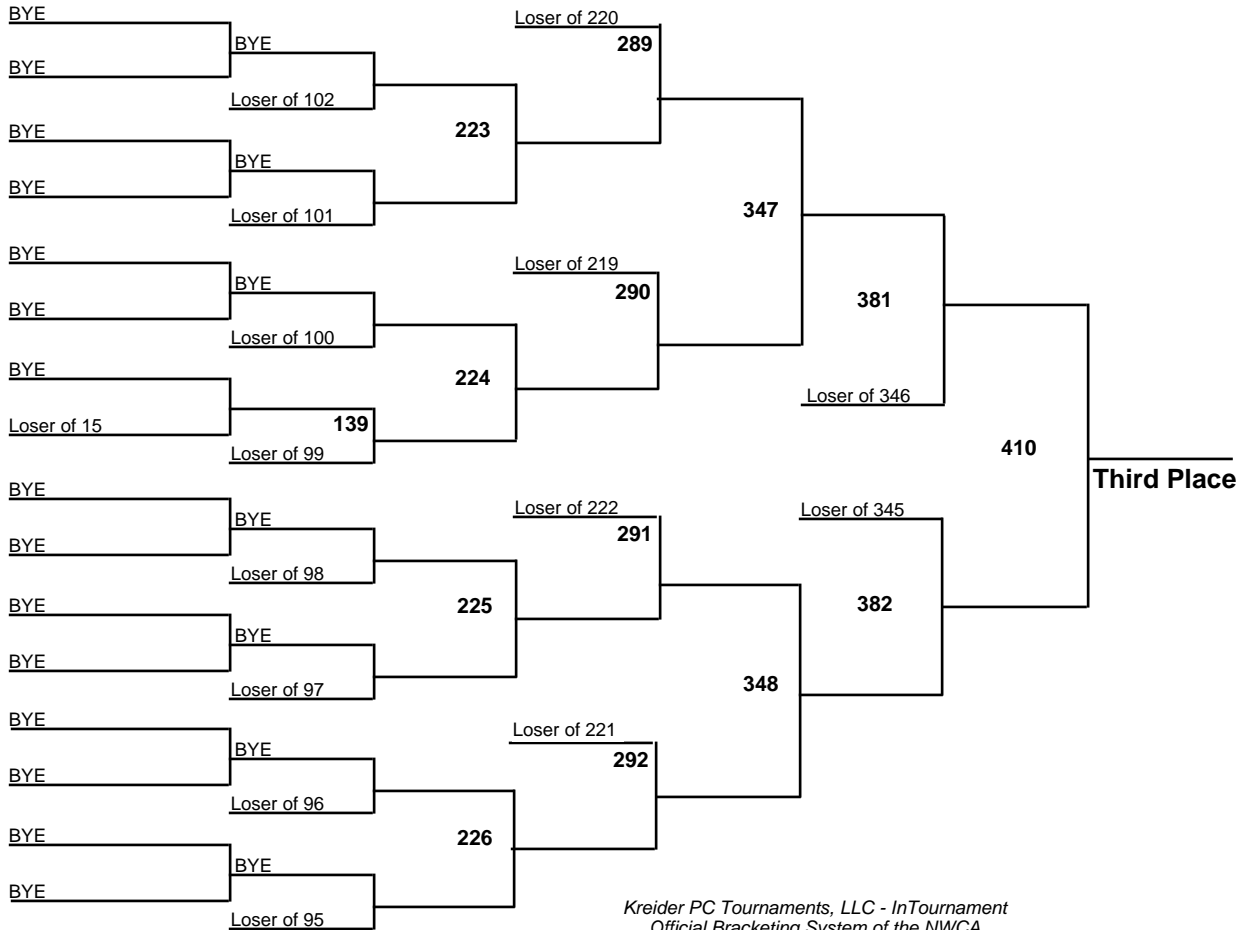

A-AA Lower State Championships

182
17-18 February 2012