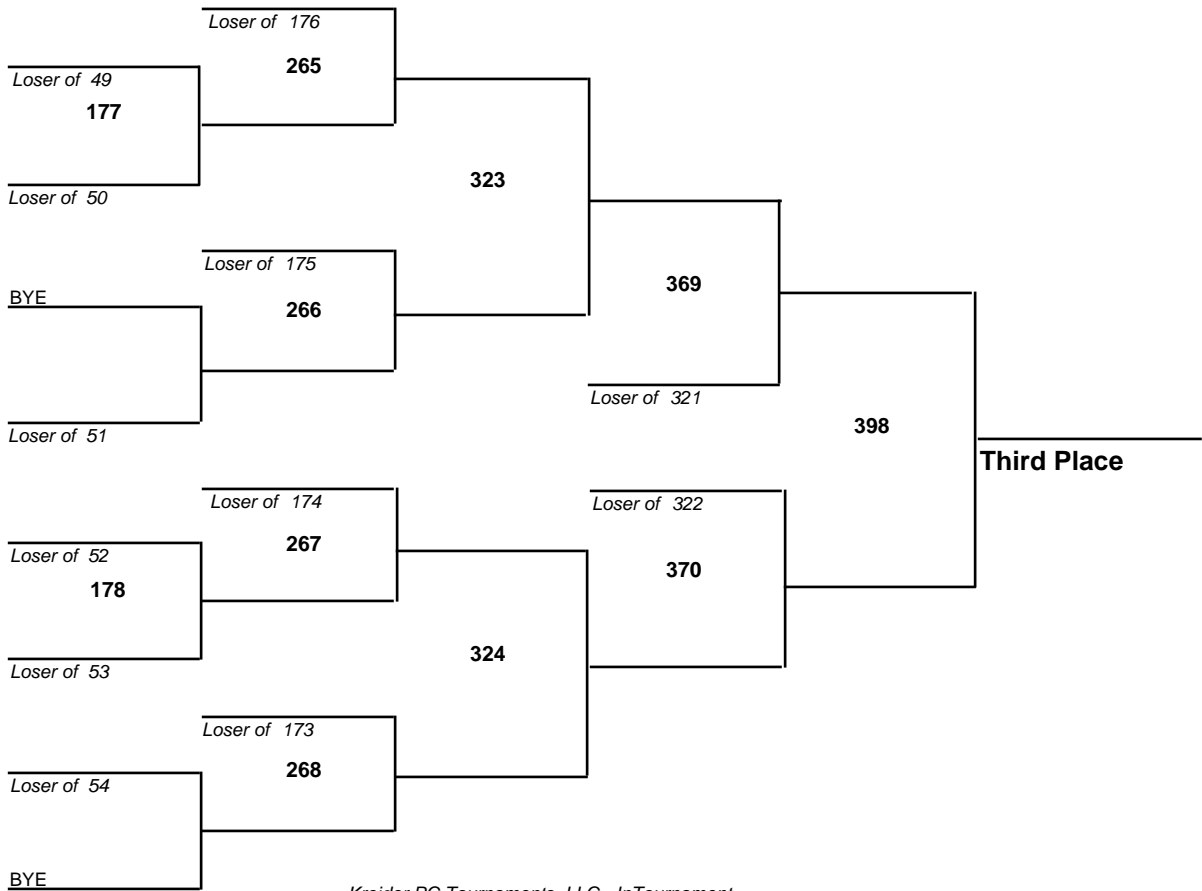

A-AA Lower State Championships

132

17-18 February 2012