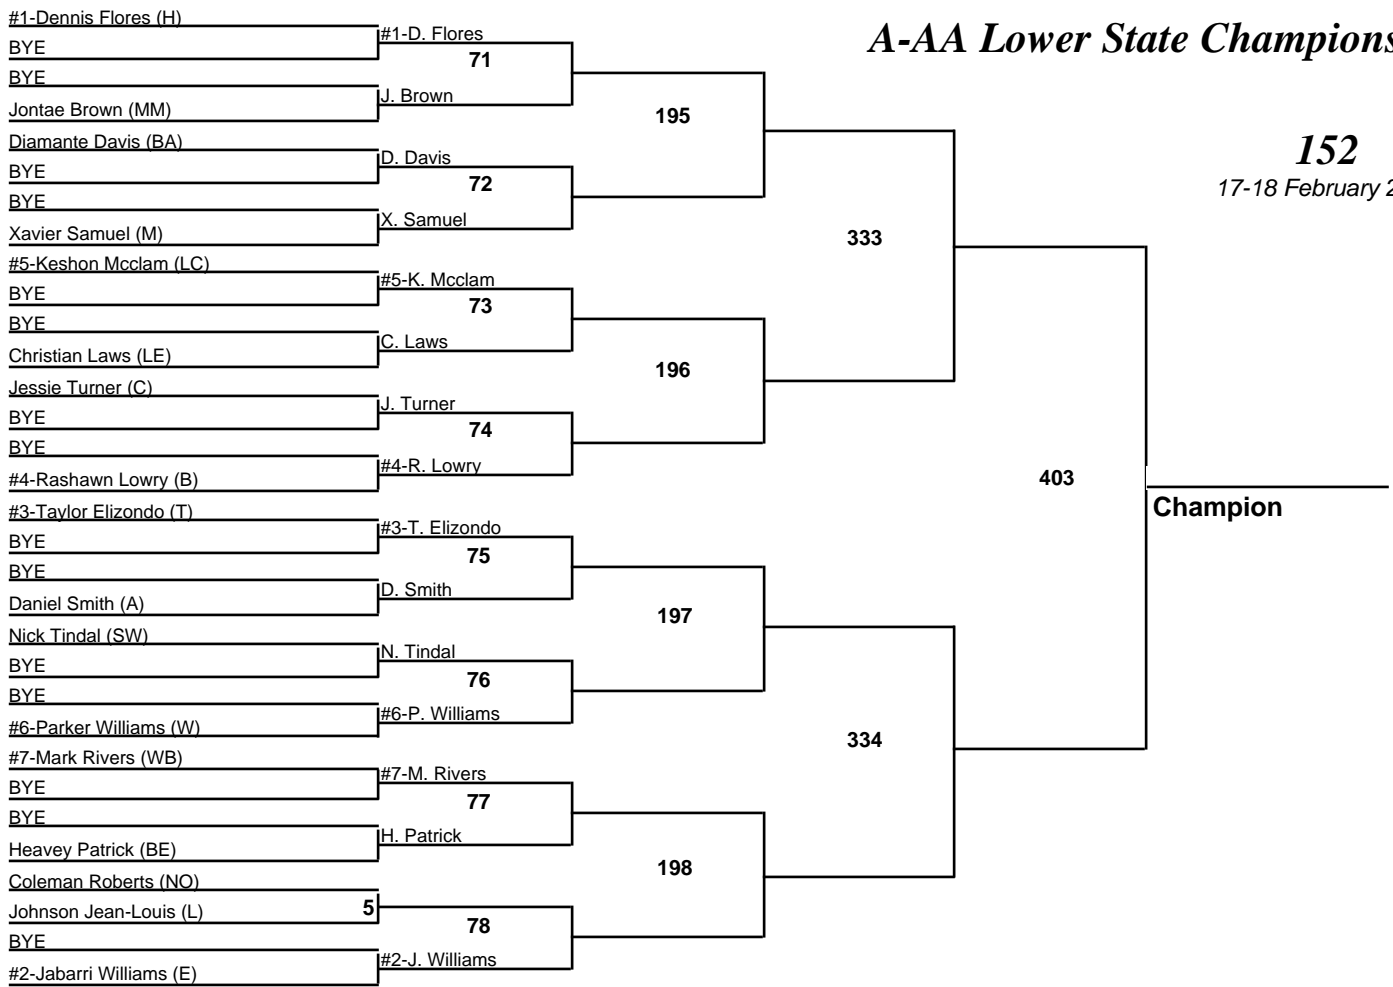

A-AA Lower State Championships

152
17-18 February 2012