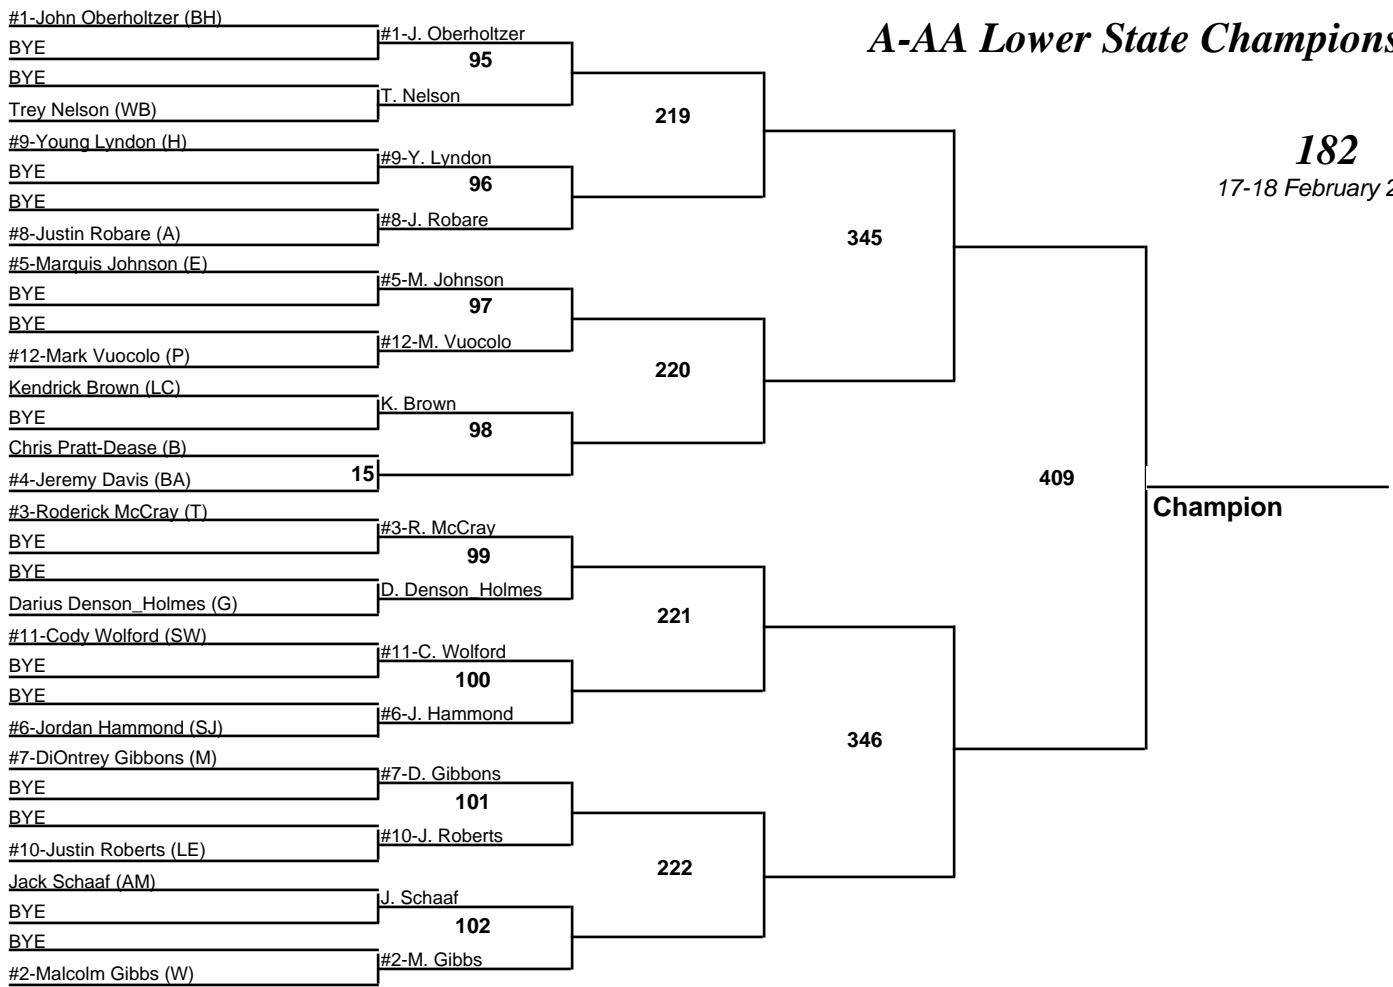

A-AA Lower State Championships

182
17-18 February 2012