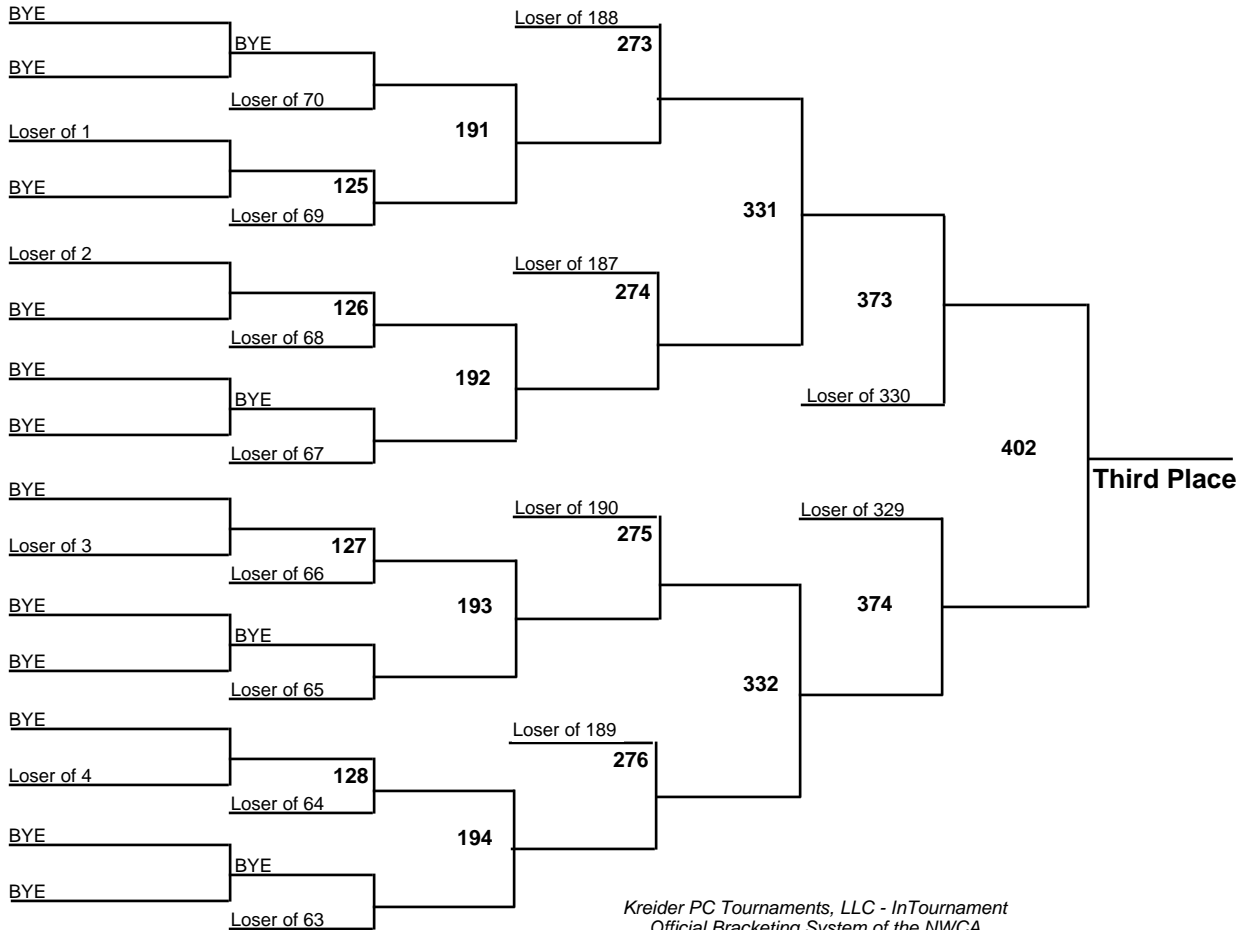

A-AA Lower State Championships

145

17-18 February 2012