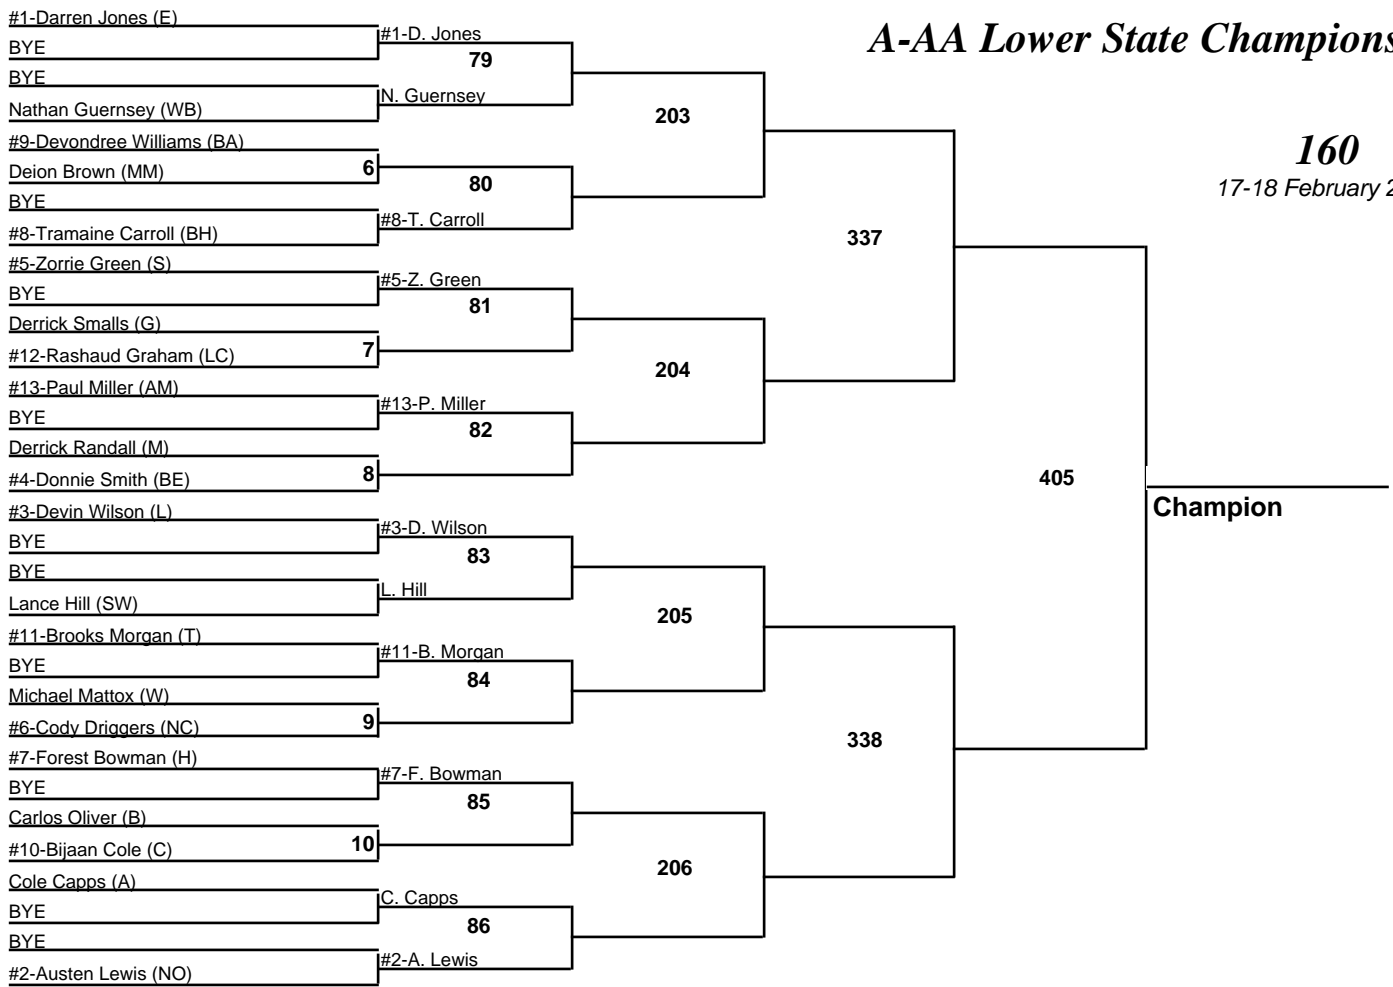

A-AA Lower State Championships

160

17-18 February 2012