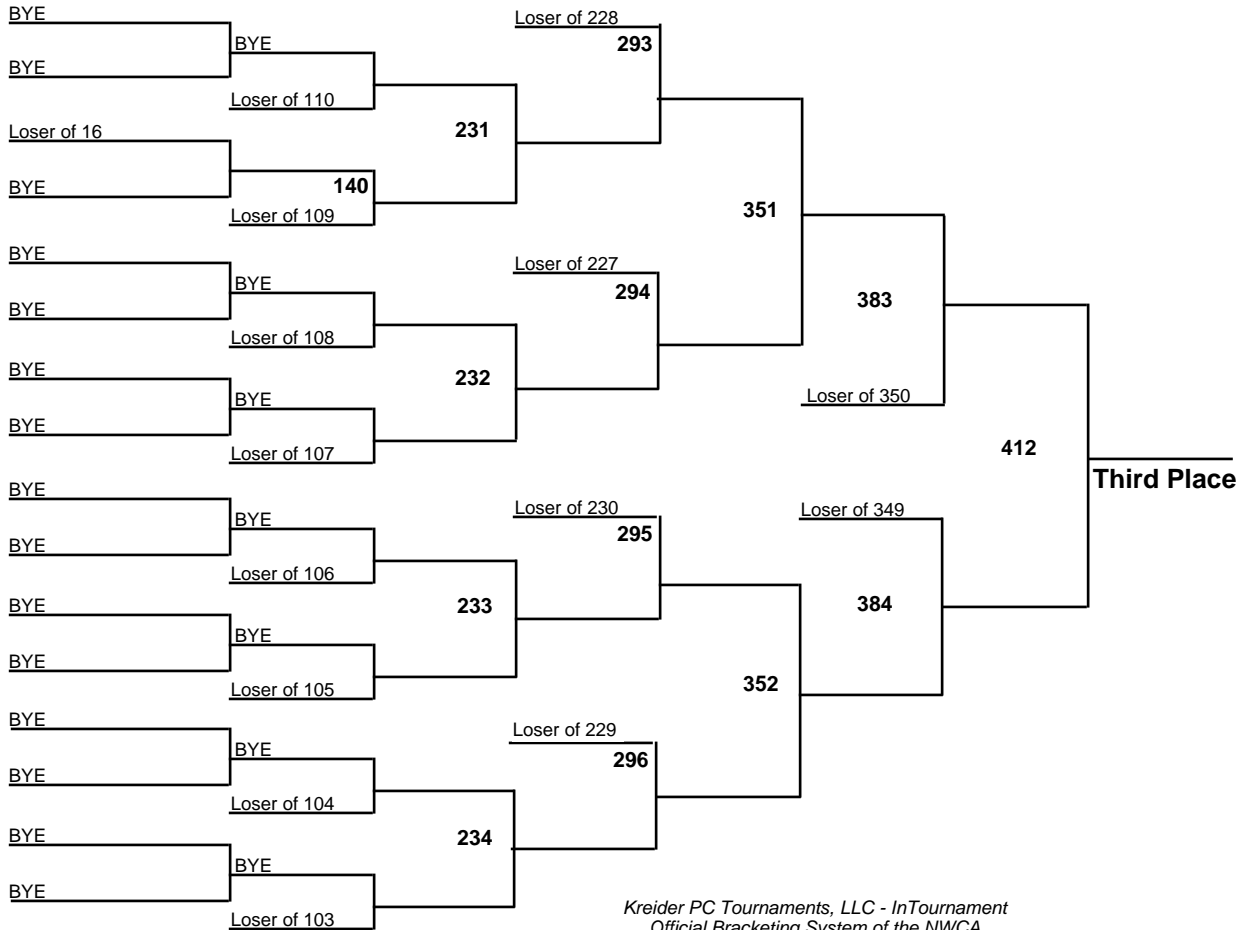

A-AA Lower State Championships

195
17-18 February 2012